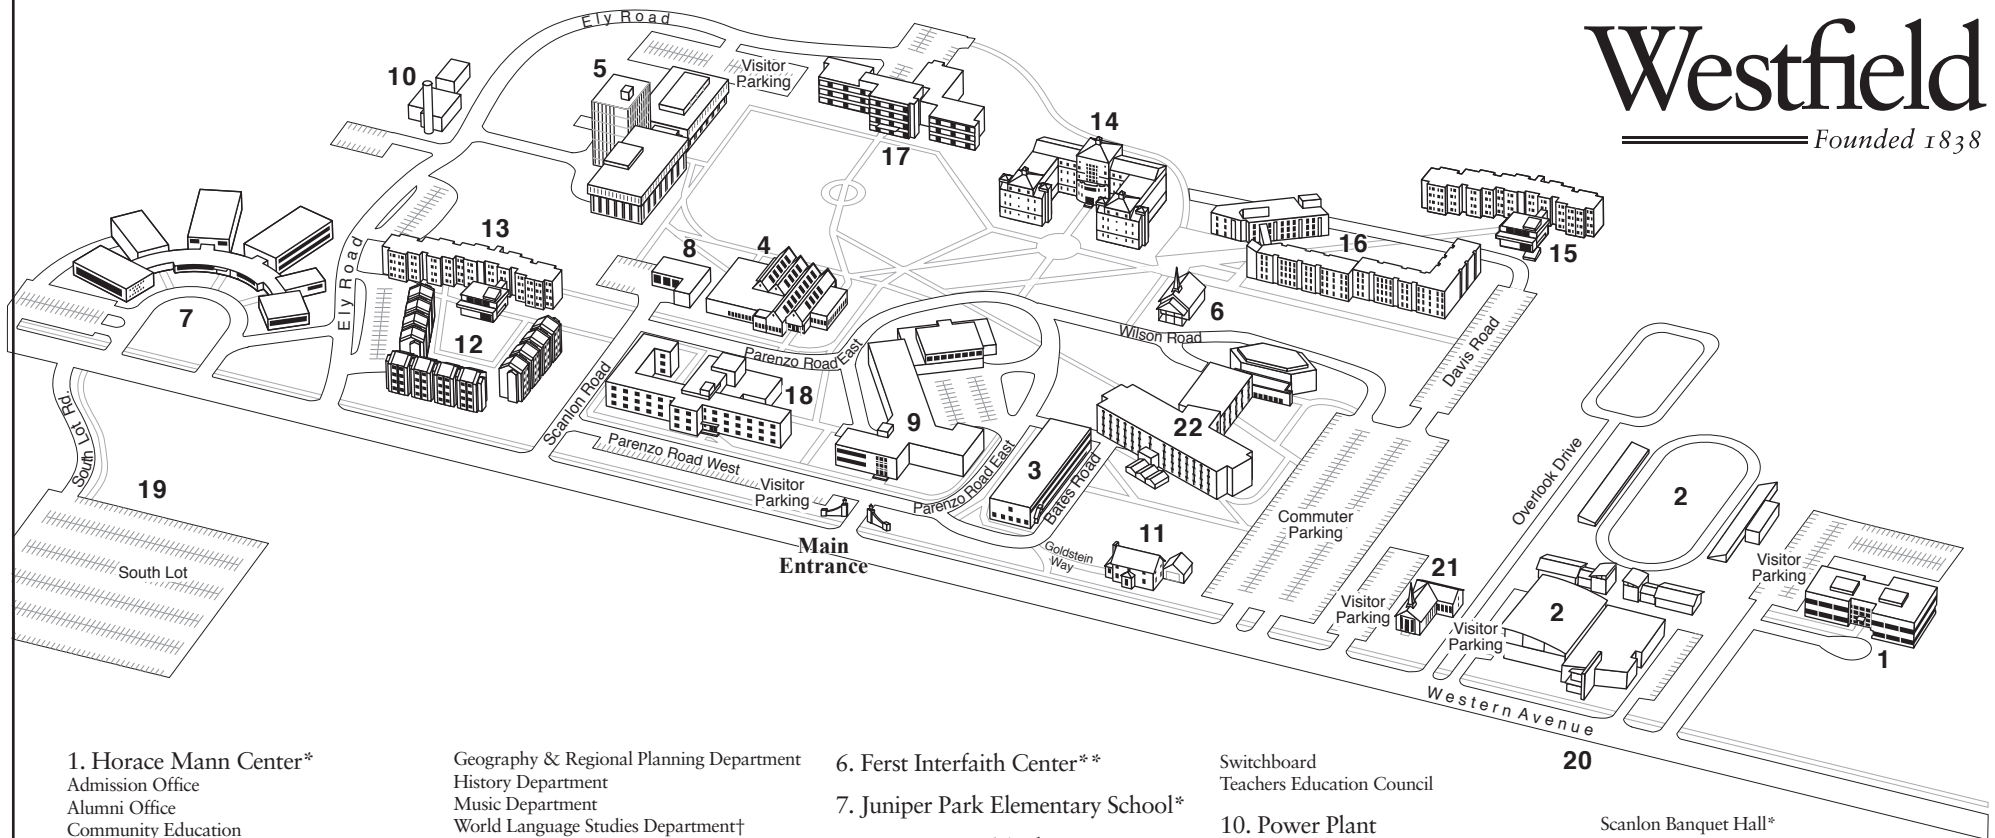

Westfield

Founded 1838

1. Horace Mann Center*

Admission Office
Alumni Office
Community Education
Computer Labs
Conference Services
Criminal Justice Department
Development Office
Division of Finance
Division of Graduate & Continuing Education
Financial Aid
Human Resources Office
Multicultural Affairs
President's Office
Purchasing Office
Student Accounts

2. The Woodward Center*

Field House
Athletics Department
Movement Science, Sport and Leisure Studies Department

Alumni Field*

Astroturf, Baseball Diamond, Tennis Courts and Track

3. Bates Hall*

Bates Computer Lab
English Department
Environmental Science Department
Ethnic & Gender Studies Department†

4. Dining Commons*

Pandini's
The Perch
Tekoa Room

5. Ely Hall**

Campus Center
Ely Library
Bookstore
Campus Center Lounge
Campus Voice Newspaper Office
Communication Department
Commuter Affairs
Club Offices
Cyber Cafe
Jazzman's Cafe
Judicial Affairs Office
Macintosh Labs
Student Affairs Office
Student Government Association Office
Studio Theater
Subway Restaurant
TV studios
Veterans' Affairs Office
Wellness Center & Indoor Pool
WSKB Radio Station

6. Ferst Interfaith Center**

Geography & Regional Planning Department
History Department
Music Department
World Language Studies Department†

7. Juniper Park Elementary School*

8. Maintenance/Trades Department

9. Parengo Hall*
Academic Achievement Center
Academic Affairs Office
Art Department
Center for Teacher Education and Research
Central Receiving
College for Kids
Conference Services
Copy Center
Dever Auditorium
Education Department
Facilities and Operations Office
Faculty Center for Teaching and Learning
Institutional Research
International Education
Macintosh Lab
Mailroom
Media and Technical Services
Marketing Office
Office of the Registrar
Parengo Gymnasium
Peer Advising
Political Science Department
Reading and Writing Center
Social Work Department†
Sociology Department†
Supply Room

Switchboard
Teachers Education Council

10. Power Plant

11. Public Safety Complex*
Campus Police and Parking Office

Residence Halls

12. Apartments**
Conlin Hall**
Seymour Hall**
Welch Hall**
(student apts. for upperclasspersons)

13. Dickinson Hall**

14. Courtney Hall*

15. Davis Hall**

16. New Residence Hall*
Dunkin' Donuts

17. Lammers Hall**

Career Services Office
Counseling Center
Residence Hall

18. Scanlon Hall**

Health Services Office*
Residence Hall
Residential Life Office

20

Scanlon Banquet Hall*
Scanlon Living Room/Parlor*

19. South Parking Lot

20. Stanley Park

21. Second Congregational Church

22. Wilson Hall*